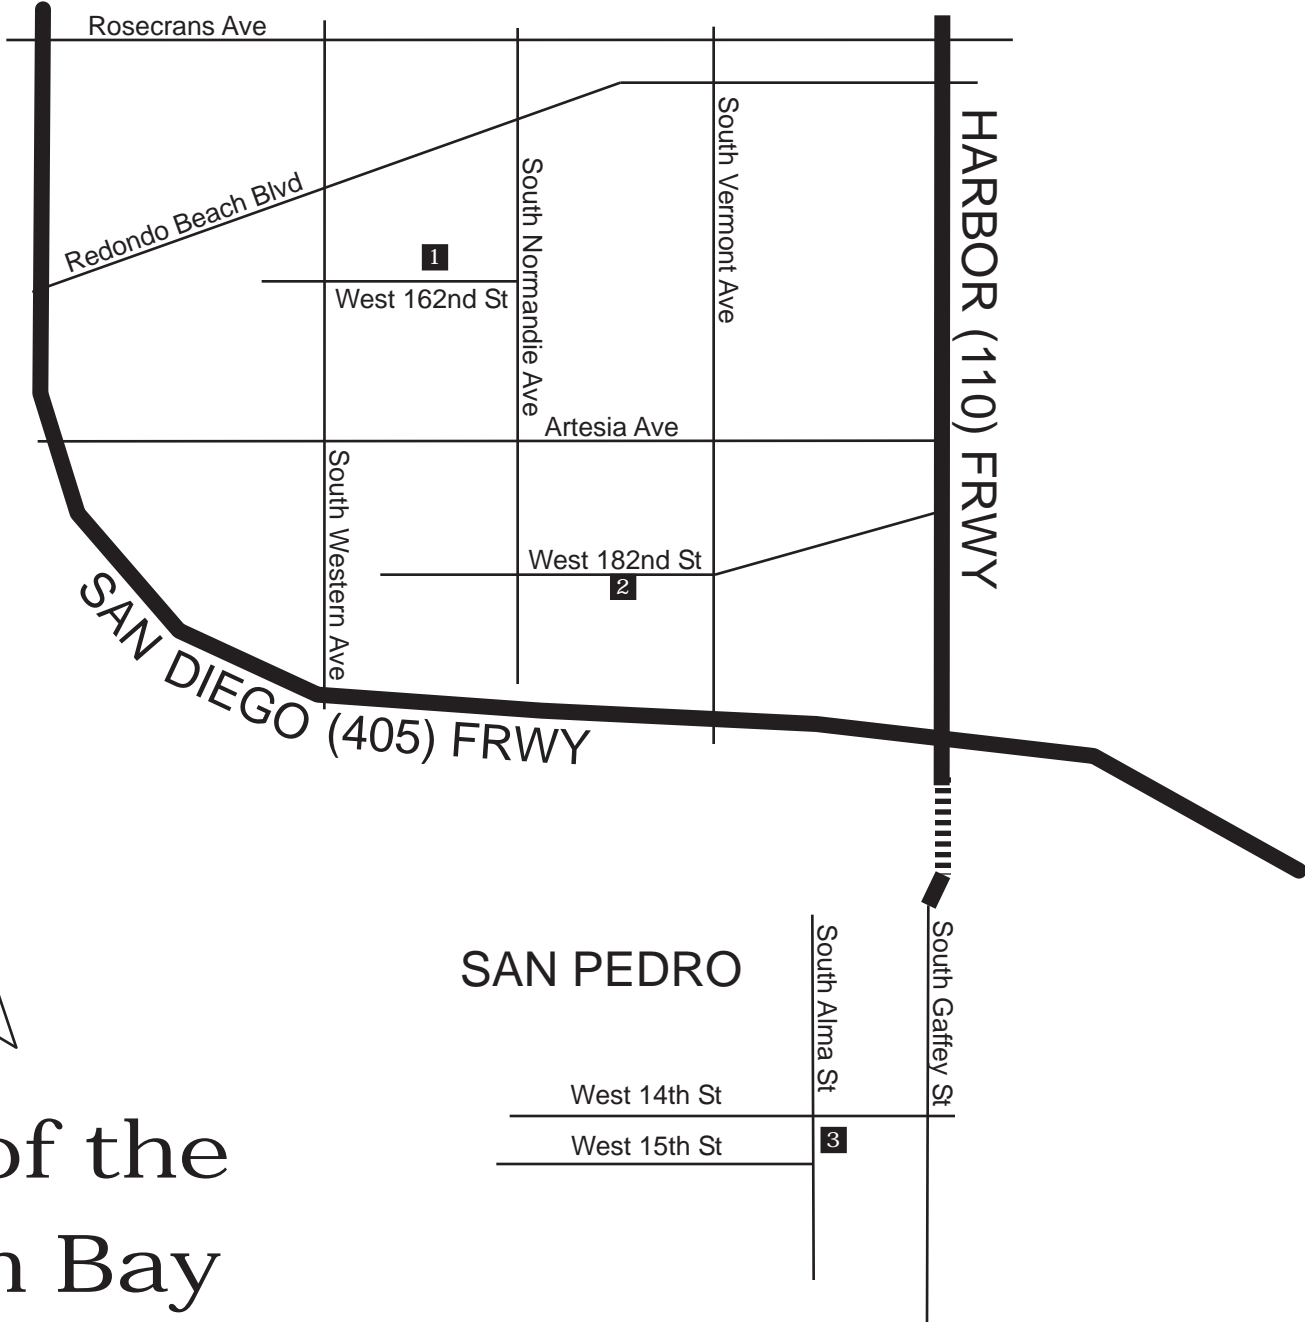

A B C D E F G H I J

1  
2  
3  
4  
5  
6  
7

- 1** Gardena Municipal (Rush Gymnasium) [D-2]  
1650 West 162nd Street
- 2** Gardena High School [E-4]  
1301 West 182nd Street
- 3** San Pedro High School [G-6]  
1001 West 15th Street

# Map of the South Bay