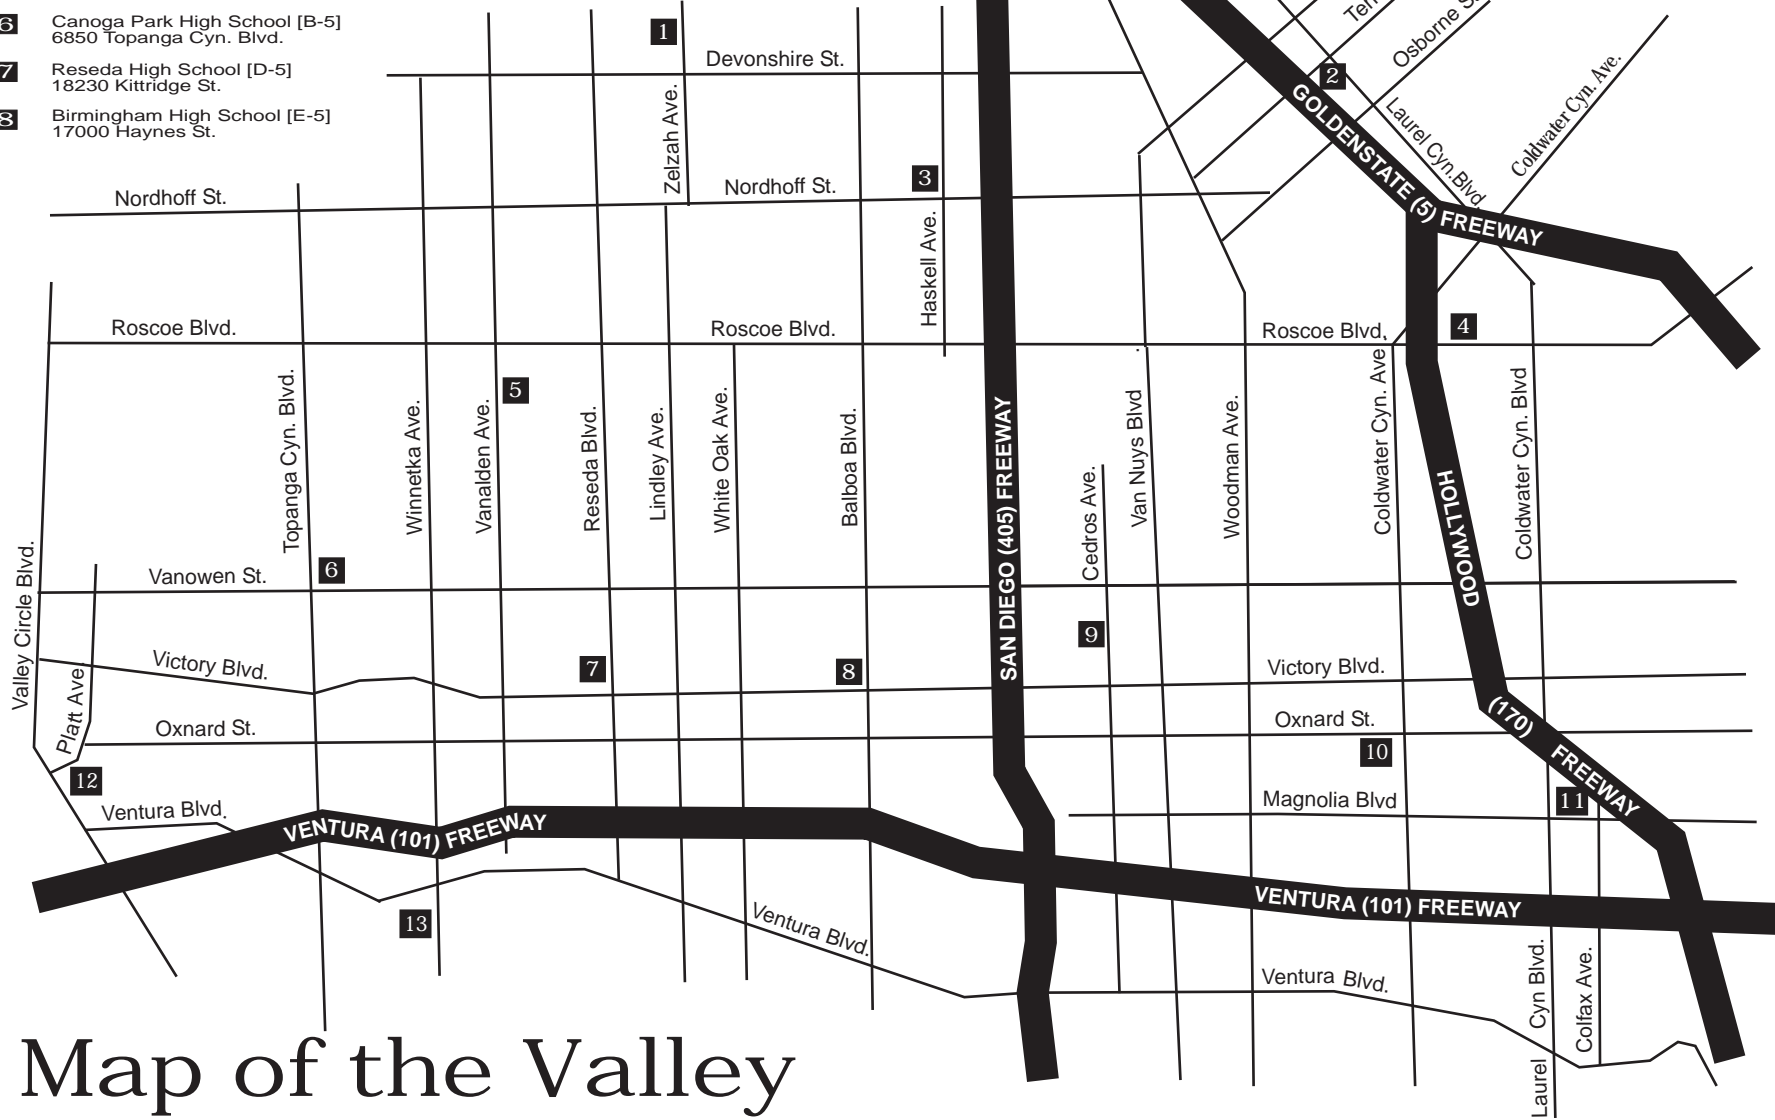

A B C D E F G H I J

- |   |   |
|---|---|
| <b>1</b> Granada Hills High School [D-2]<br>10535 Zelzah Ave.         | <b>9</b> Van Nuys High School [F-5]<br>6535 Cedros Ave.           |
| <b>2</b> Pacoima Junior High School [H-2]<br>9919 Laurel Canyon Blvd. | <b>10</b> Grant High School [H-6]<br>13000 Oxnard St.             |
| <b>3</b> Monroe High School [E-3]<br>9229 Haskell Ave.                | <b>11</b> North Hollywood High School [I-6]<br>5231 Colfax Ave.   |
| <b>4</b> Francis (Poly) High School [H-3]<br>1243 Roscoe Blvd.        | <b>12</b> El Camino High School [A-6]<br>5440 Valley Circle Blvd. |
| <b>5</b> Cleveland High School [C-4]<br>8140 Vanalden Ave.            | <b>13</b> Taft High School [C-7]<br>5461 Winnetka Ave.            |

1  
2  
3  
4  
5  
6  
7

# Map of the Valley