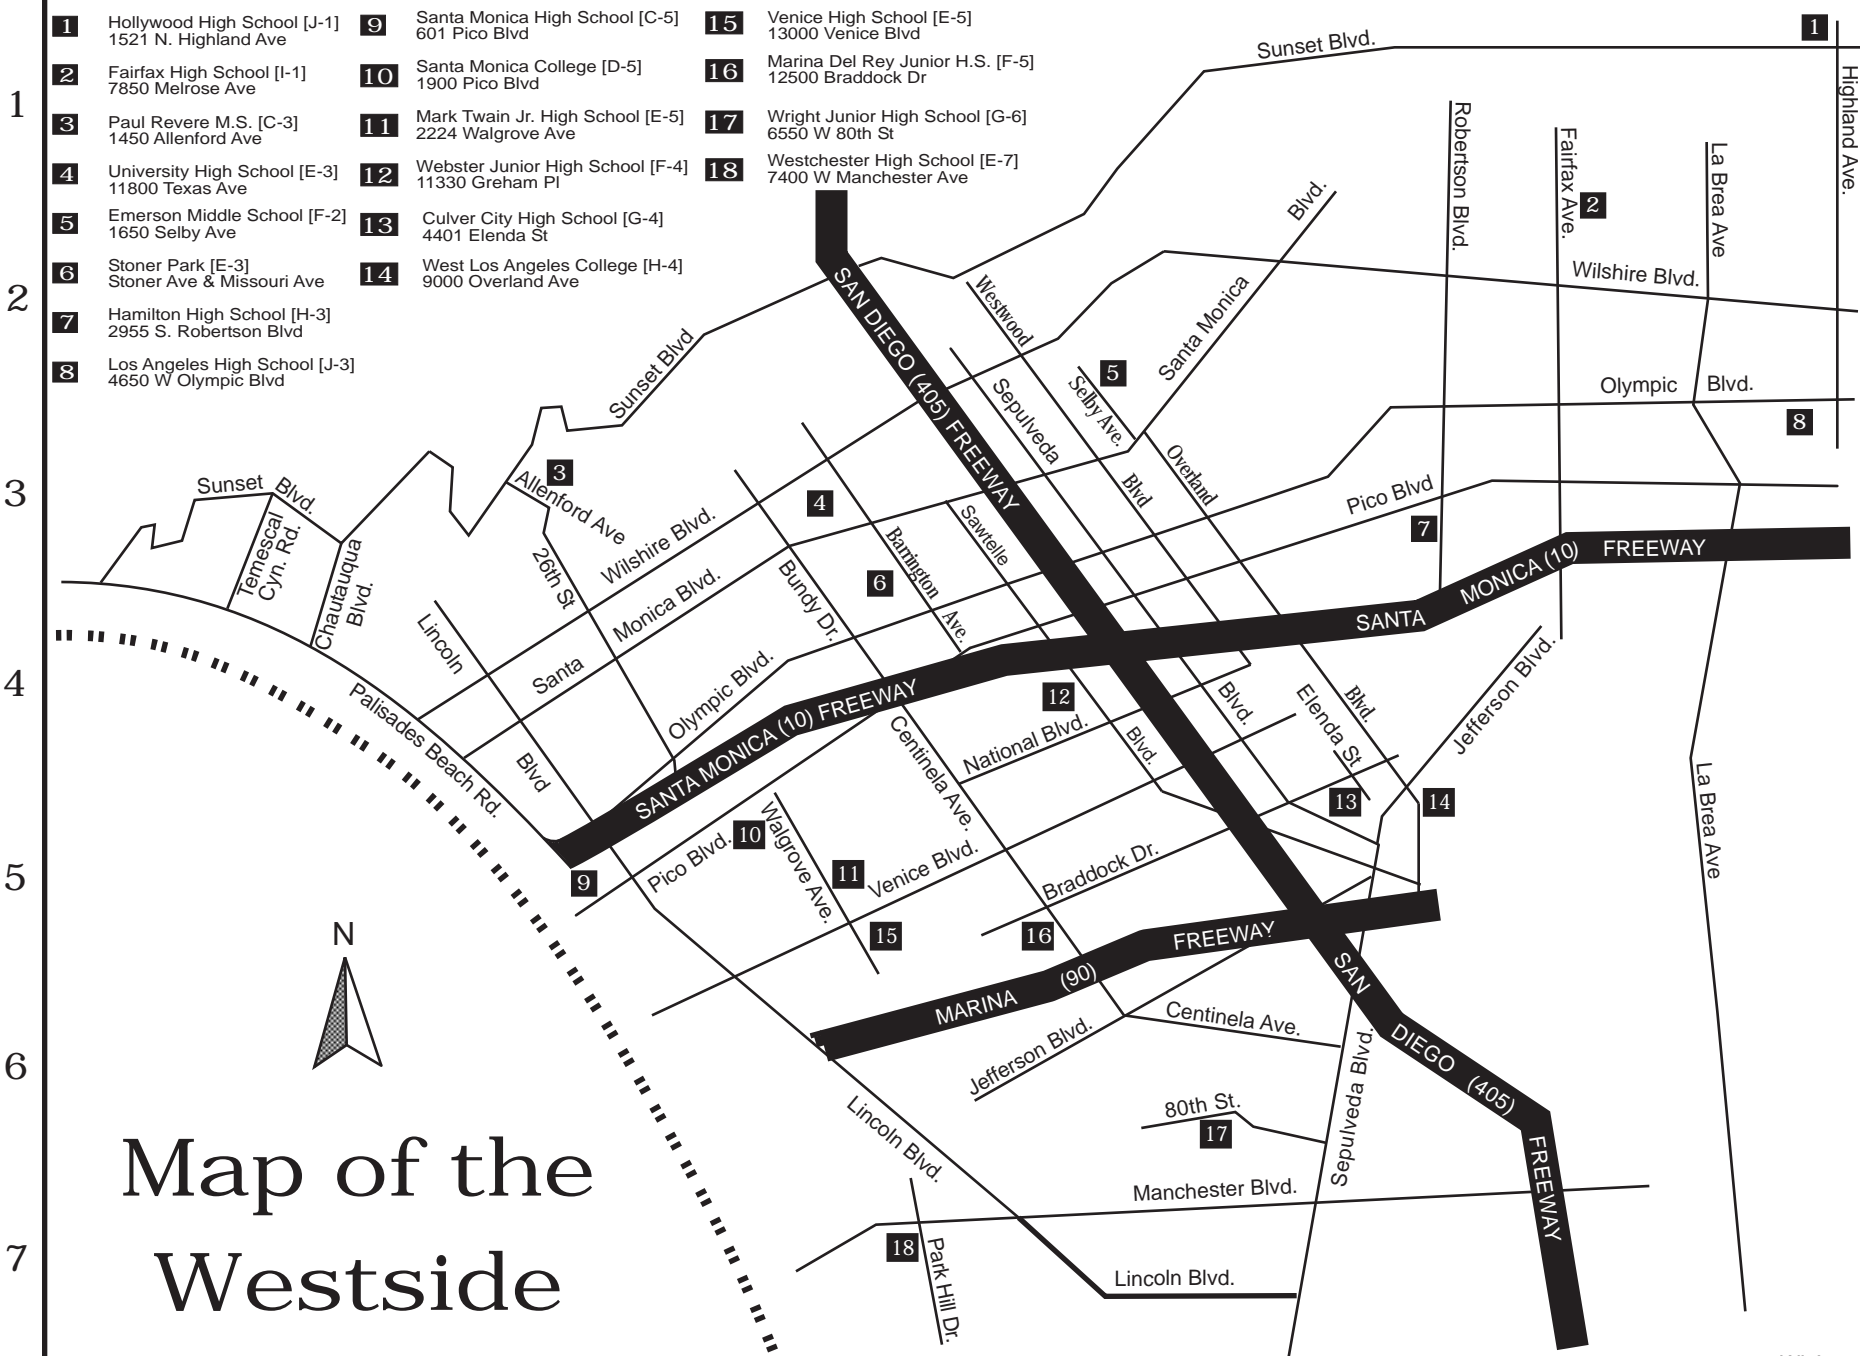

A B C D E F G H I J

- | | | |
|---|---|--|
| 1 Hollywood High School [J-1]
1521 N. Highland Ave | 9 Santa Monica High School [C-5]
601 Pico Blvd | 15 Venice High School [E-5]
13000 Venice Blvd |
| 2 Fairfax High School [I-1]
7850 Melrose Ave | 10 Santa Monica College [D-5]
1900 Pico Blvd | 16 Marina Del Rey Junior H.S. [F-5]
12500 Braddock Dr |
| 3 Paul Revere M.S. [C-3]
1450 Allenford Ave | 11 Mark Twain Jr. High School [E-5]
2224 Walgrove Ave | 17 Wright Junior High School [G-6]
6550 W 80th St |
| 4 University High School [E-3]
11800 Texas Ave | 12 Webster Junior High School [F-4]
11330 Greham Pl | 18 Westchester High School [E-7]
7400 W Manchester Ave |
| 5 Emerson Middle School [F-2]
1650 Selby Ave | 13 Culver City High School [G-4]
4401 Elenda St | |
| 6 Stoner Park [E-3]
Stoner Ave & Missouri Ave | 14 West Los Angeles College [H-4]
9000 Overland Ave | |
| 7 Hamilton High School [H-3]
2955 S. Robertson Blvd | | |
| 8 Los Angeles High School [J-3]
4650 W Olympic Blvd | | |

Map of the Westside